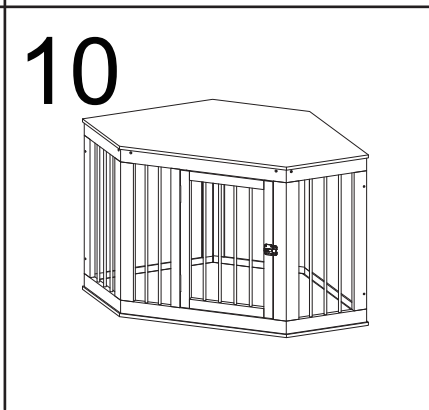

- (A)**  M3.5\*40 x12
- (B)**  M3.5\*30 x12
- (C)**  Ø8\*20 x3

**Modern Living**  
Where comfort meets style

MINIMALIST

zooplus SE | Sonnenstraße 15 | 80331 München | Germany |  
www.zooplus.com | service@zooplus.com |  
For GB market: zooplus Services Ltd. |  
30 St. Giles | Oxford | OX1 3LE | England  
Made in China