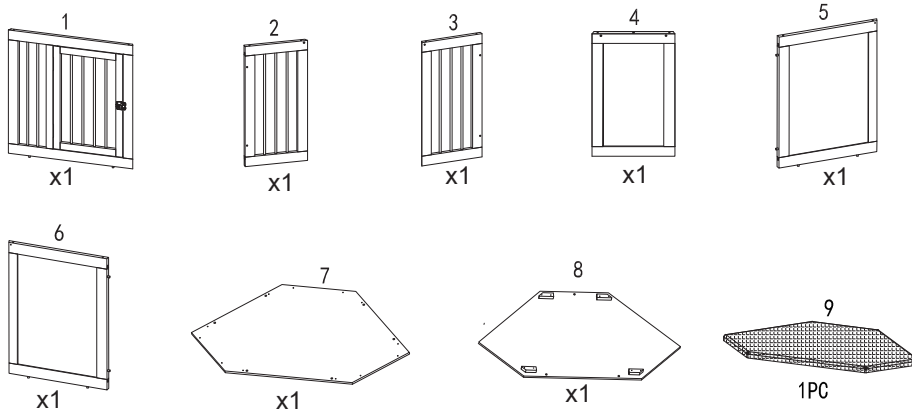

- (A)**  M3.5\*40 x12
- (B)**  M3.5\*30 x12
- (C)**  Ø8\*20 x3

**Modern Living**  
Where comfort meets style

MINIMALIST

zooplus SE | Sonnenstraße 15 | 80331 München | Germany |  
www.zooplus.com | service@zooplus.com |  
For GB market: zooplus Services Ltd. |  
30 St. Giles | Oxford | OX1 3LE | England  
Made in China