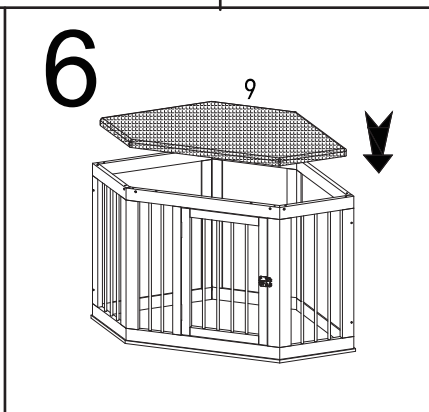

- (A)**  M3.5\*40 x12
- (B)**  M3.5\*30 x12
- (C)**  Ø8\*20 x3

**Modern Living**  
Where comfort meets style

MINIMALIST

zooplus SE | Sonnenstraße 15 | 80331 München | Germany |  
www.zooplus.com | service@zooplus.com |  
For GB market: zooplus Services Ltd. |  
30 St. Giles | Oxford | OX1 3LE | England  
Made in China