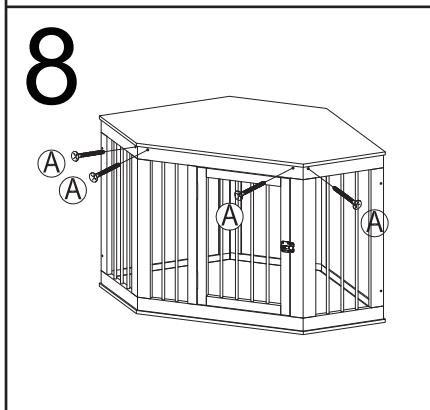

- (A)**  M3.5\*40 x12
- (B)**  M3.5\*30 x12
- (C)**  Ø8\*20 x3

**Modern Living**  
Where comfort meets style

MINIMALIST

zooplus SE | Sonnenstraße 15 | 80331 München | Germany |  
www.zooplus.com | service@zooplus.com |  
For GB market: zooplus Services Ltd. |  
30 St. Giles | Oxford | OX1 3LE | England  
Made in China