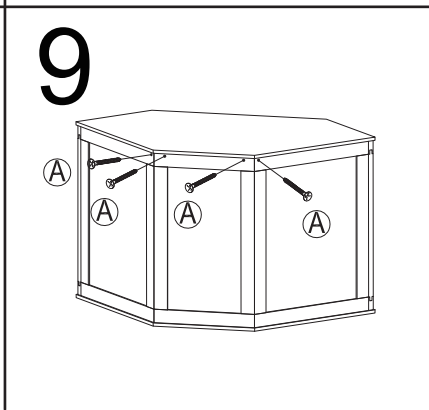

- (A)**  M3.5\*40 x12
- (B)**  M3.5\*30 x12
- (C)**  Ø8\*20 x3

**Modern Living**  
Where comfort meets style

MINIMALIST

zooplus SE | Sonnenstraße 15 | 80331 München | Germany |  
www.zooplus.com | service@zooplus.com |  
For GB market: zooplus Services Ltd. |  
30 St. Giles | Oxford | OX1 3LE | England  
Made in China