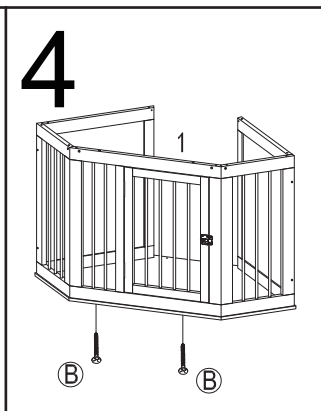

- (A)**  M3.5\*40 x12
- (B)**  M3.5\*30 x12
- (C)**  Ø8\*20 x3

**Modern Living**  
Where comfort meets style

MINIMALIST

zooplus SE | Sonnenstraße 15 | 80331 München | Germany |  
www.zooplus.com | service@zooplus.com |  
For GB market: zooplus Services Ltd. |  
30 St. Giles | Oxford | OX1 3LE | England  
Made in China