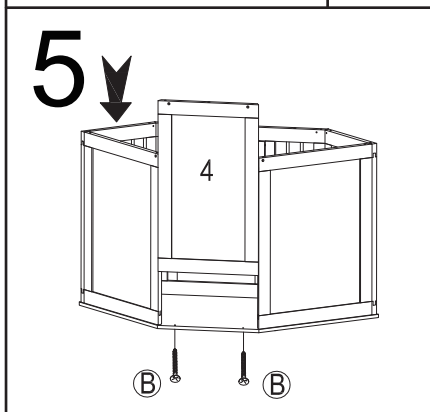

- (A)**  M3.5\*40 x12
- (B)**  M3.5\*30 x12
- (C)**  Ø8\*20 x3

**Modern Living**  
Where comfort meets style

MINIMALIST

zooplus SE | Sonnenstraße 15 | 80331 München | Germany |  
www.zooplus.com | service@zooplus.com |  
For GB market: zooplus Services Ltd. |  
30 St. Giles | Oxford | OX1 3LE | England  
Made in China