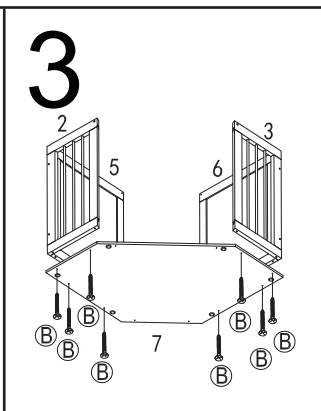

- (A)**  M3.5\*40 x12
- (B)**  M3.5\*30 x12
- (C)**  Ø8\*20 x3

**Modern Living**  
Where comfort meets style

MINIMALIST

zooplus SE | Sonnenstraße 15 | 80331 München | Germany |  
www.zooplus.com | service@zooplus.com |  
For GB market: zooplus Services Ltd. |  
30 St. Giles | Oxford | OX1 3LE | England  
Made in China