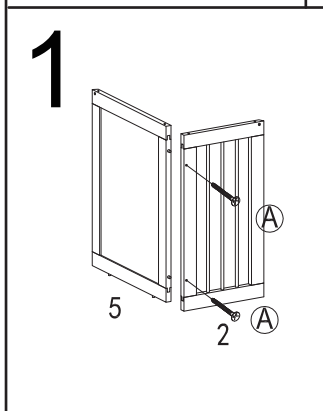

- (A)**  M3.5\*40 x12
- (B)**  M3.5\*30 x12
- (C)**  Ø8\*20 x3

**Modern Living**  
Where comfort meets style

MINIMALIST

zooplus SE | Sonnenstraße 15 | 80331 München | Germany |  
www.zooplus.com | service@zooplus.com |  
For GB market: zooplus Services Ltd. |  
30 St. Giles | Oxford | OX1 3LE | England  
Made in China