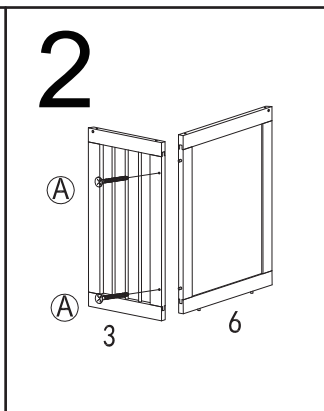

- (A)**  M3.5\*40 x12
- (B)**  M3.5\*30 x12
- (C)**  Ø8\*20 x3

**Modern Living**  
Where comfort meets style

MINIMALIST

zooplus SE | Sonnenstraße 15 | 80331 München | Germany |  
www.zooplus.com | service@zooplus.com |  
For GB market: zooplus Services Ltd. |  
30 St. Giles | Oxford | OX1 3LE | England  
Made in China